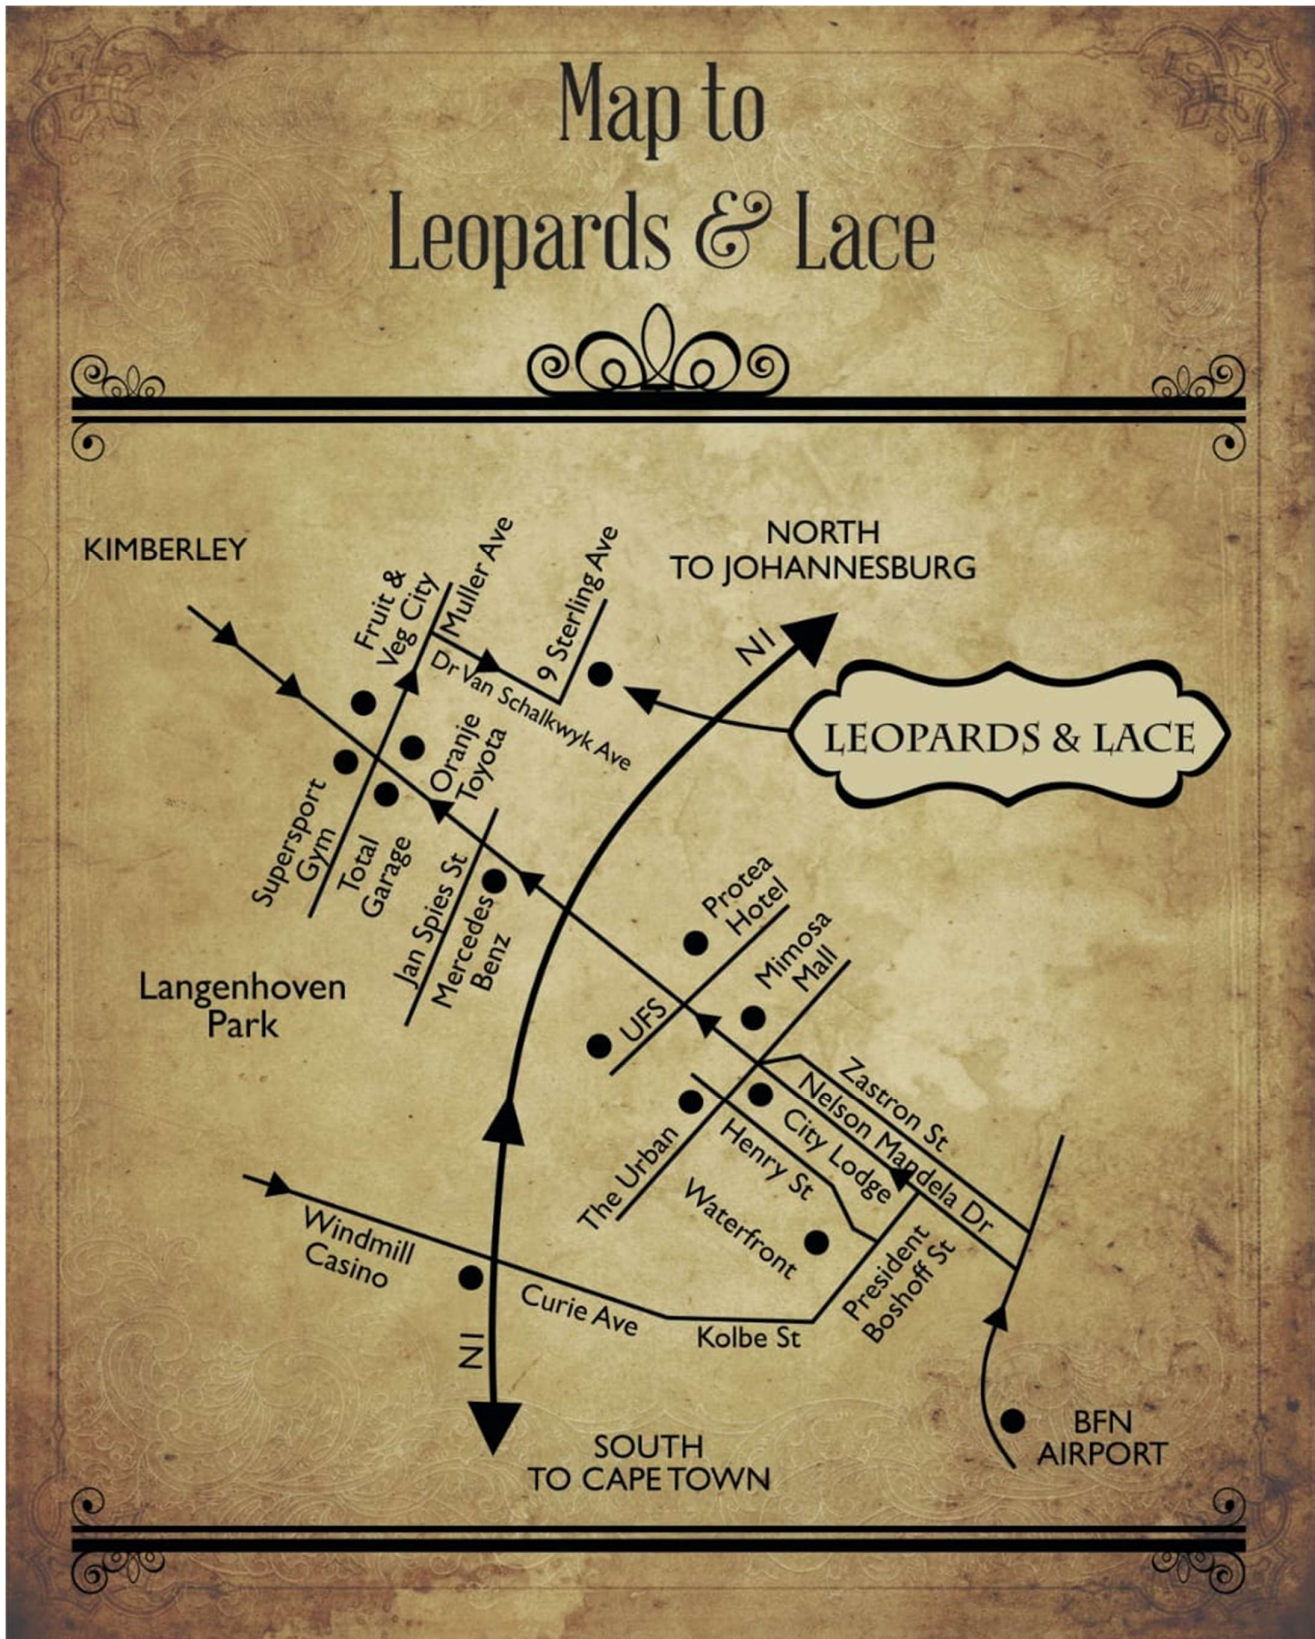

Map to Leopards & Lace

GPS COORINDATES: 29°04'52.6"S | 26°09'50.8"E